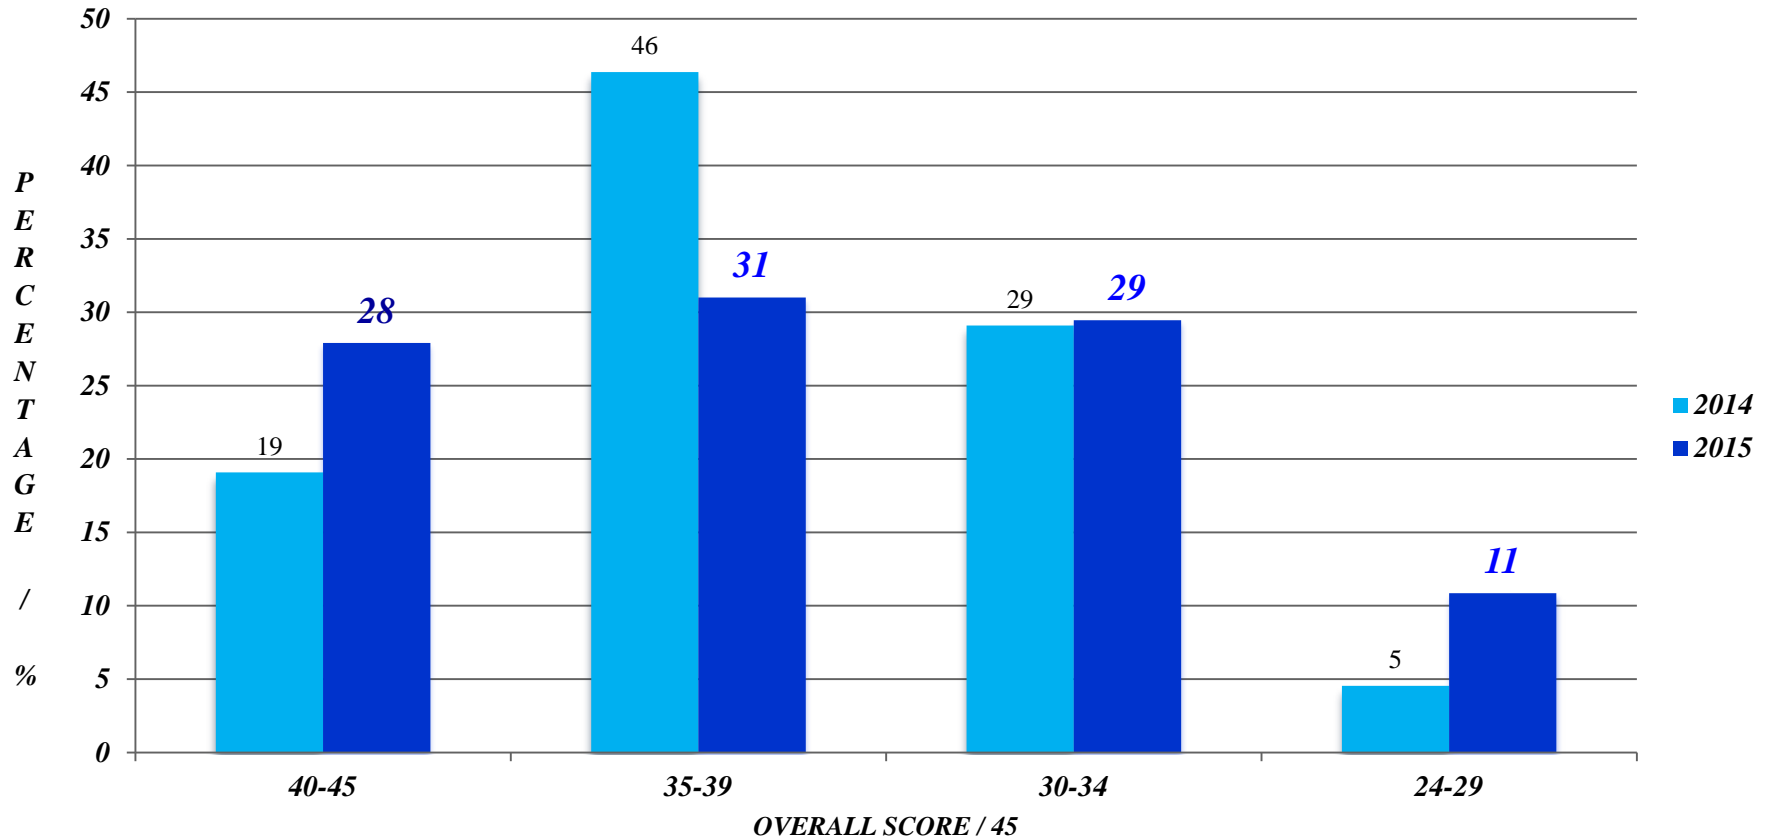

PSYCHICO COLLEGE
HIGH SCHOOL - INTERNATIONAL BACCALAUREATE

MAY 2015
IBDP EXAMS

*Distribution of Overall Grades
2014vs 2015*