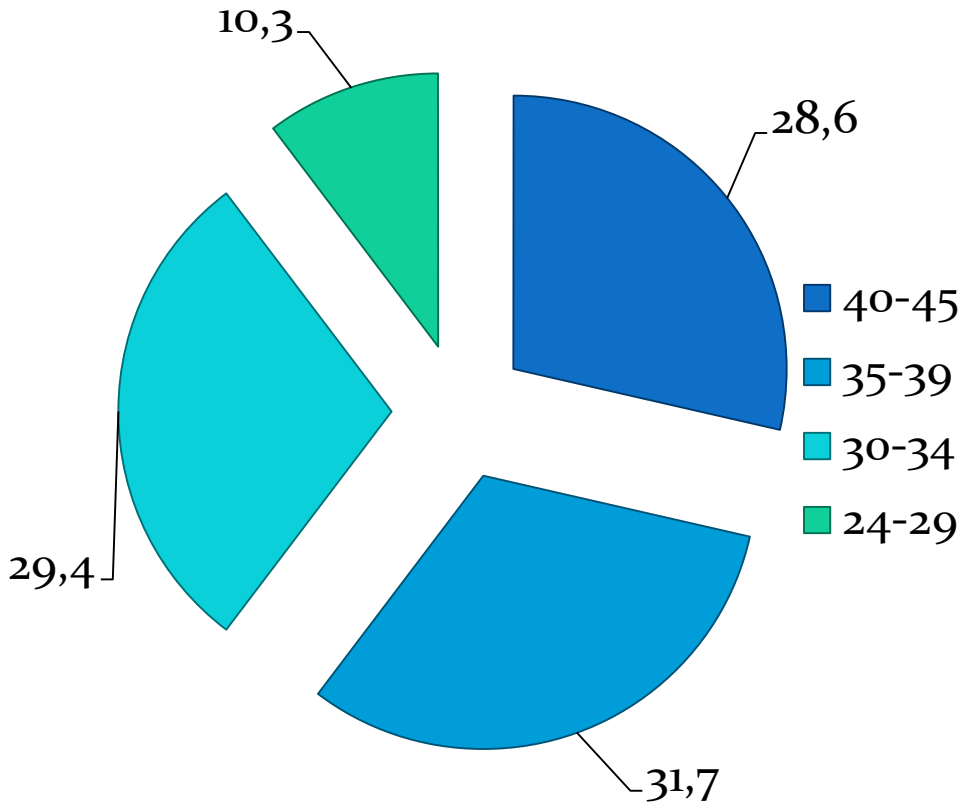

**PSYCHICO COLLEGE
HIGH SCHOOL - INTERNATIONAL BACCALAUREATE**

**MAY 2015
IBDP EXAMS**

Distribution of Overall Grades

<i>Overall Score / 45</i>	<i>No. of Students</i>	<i>Percentage / %</i>
40-45	36	28.6
35-39	40	31.7
30-34	37	29.4
24-29	13	10.3
TOTAL	126	100.0