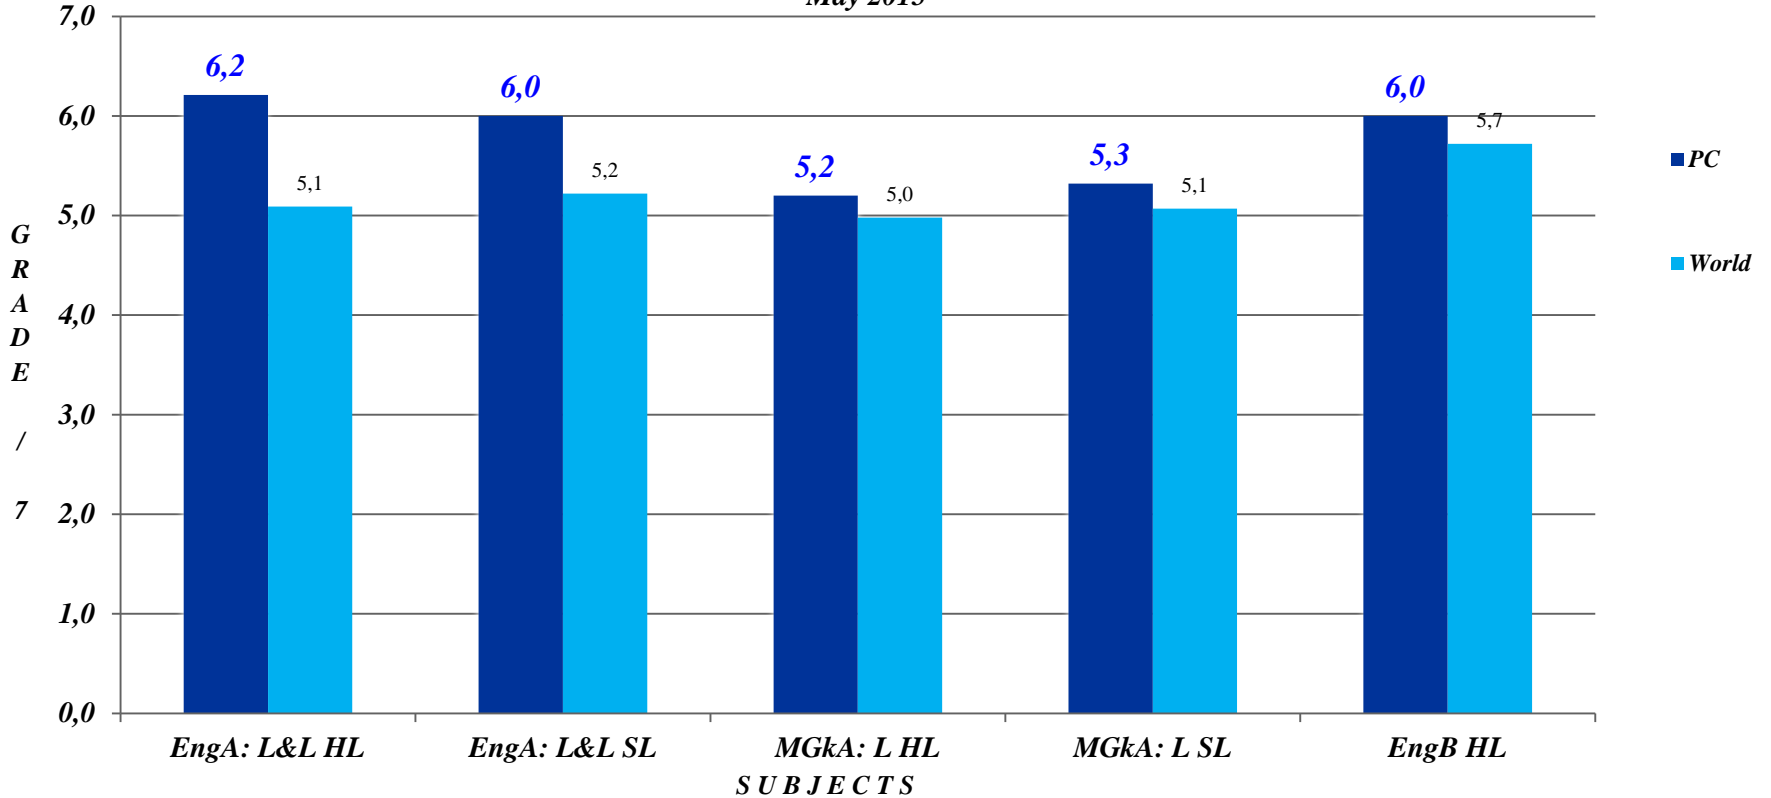

PSYCHICO COLLEGE
HIGH SCHOOL - INTERNATIONAL BACCALAUREATE

MAY 2015
IBDP EXAMS

*Distribution of Average Grades in
LANGUAGES (Groups 1 & 2)
PC vs. World
May 2015*