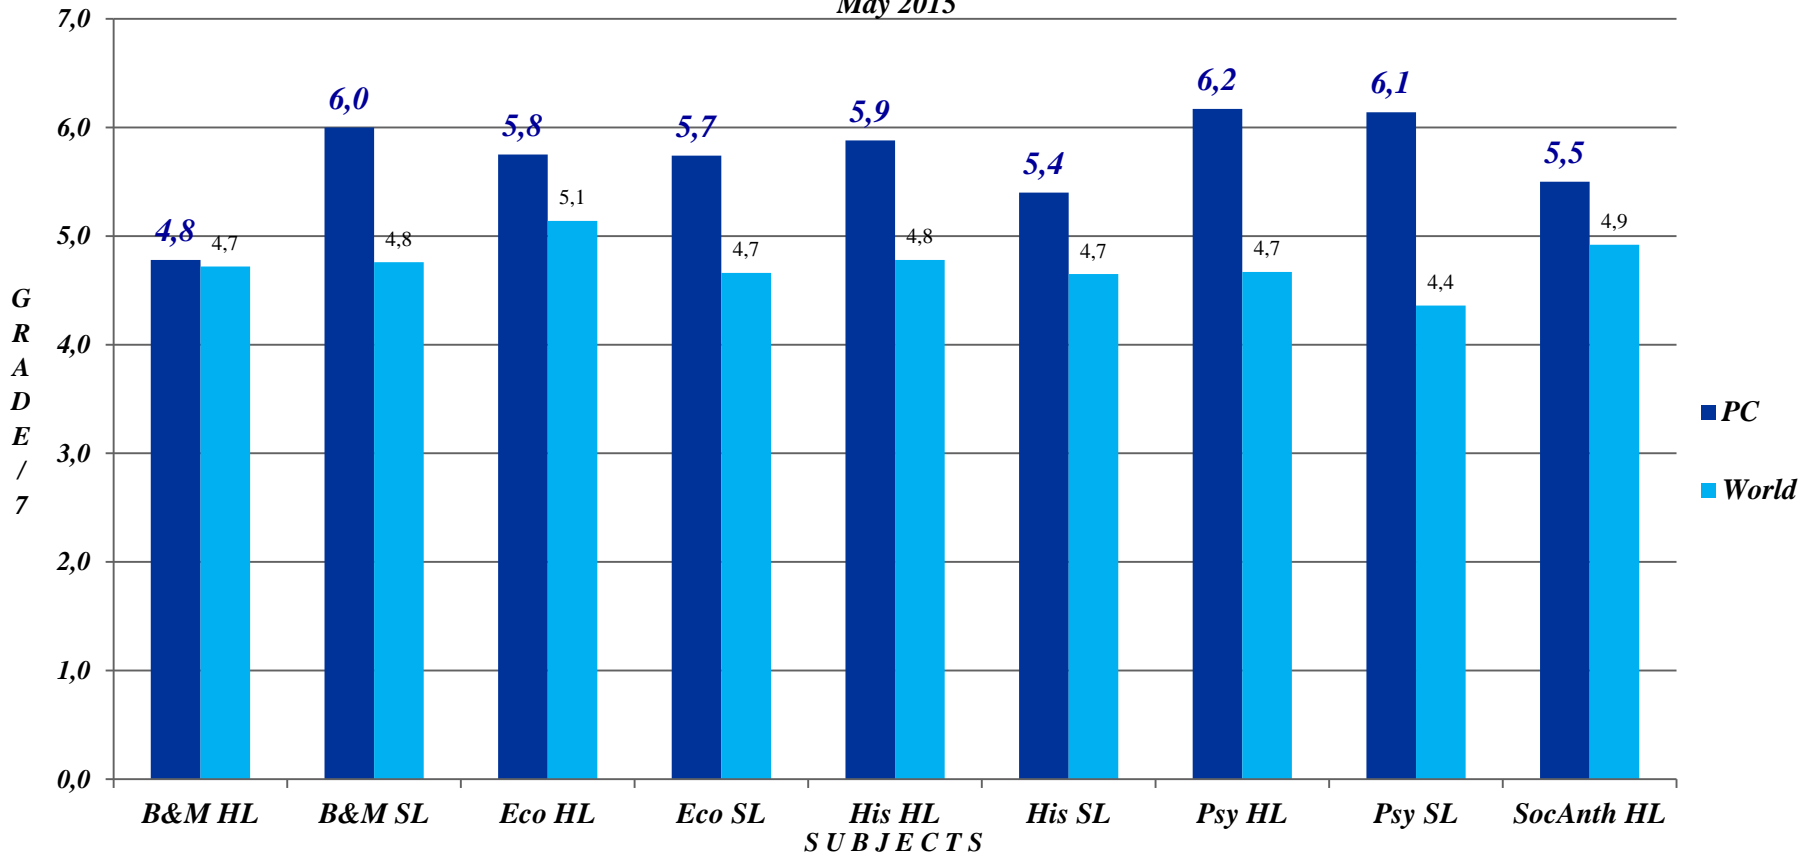

PSYCHICO COLLEGE HIGH SCHOOL - INTERNATIONAL BACCALAUREATE

MAY 2015 IBDP EXAMS

*Distribution of Average Grades in
SOCIAL SCIENCES (Group 3)
PC vs. World
May 2015*