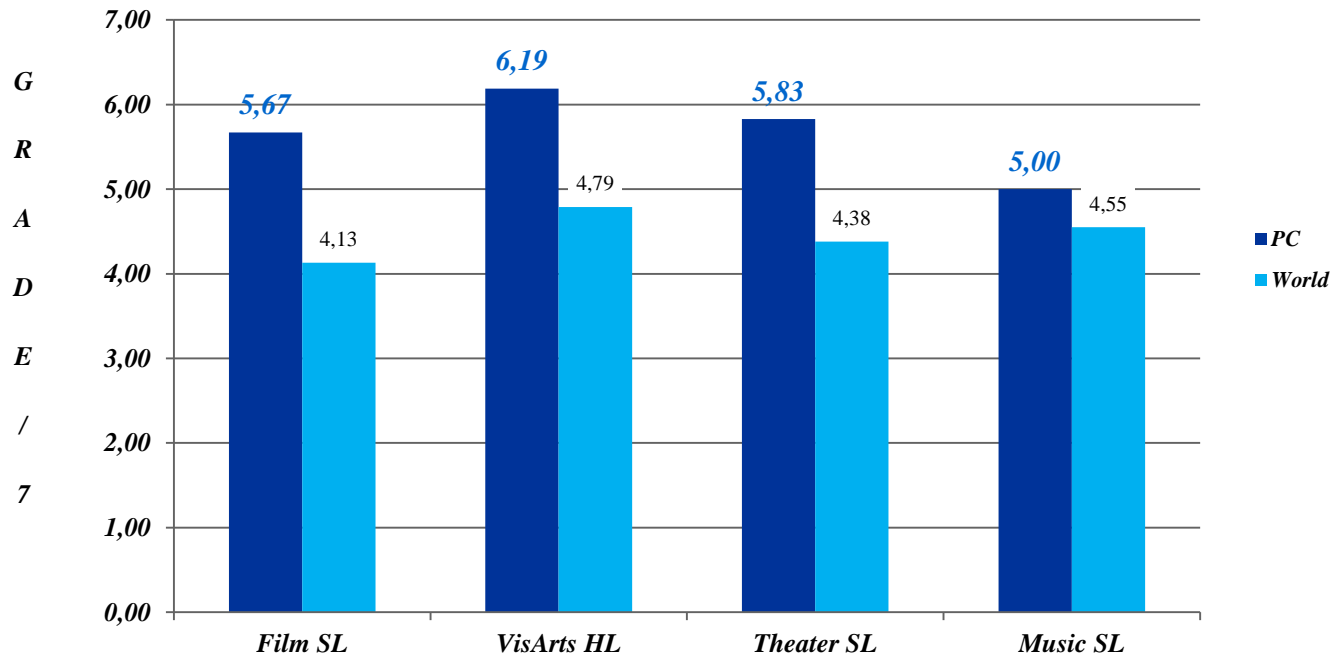

PSYCHICO COLLEGE HIGH SCHOOL - INTERNATIONAL BACCALAUREATE

MAY 2016
IBDP EXAMS

KEY INDICATORS

- **98.7%** passed the 2016 IBDP Exams (2016 IBO World – 88.6%)
- The School's **average overall score** was **35** (2016 IBO World – 30)
- The **average grade** obtained at the School by candidates who passed the diploma was **5.54**
- **1** student achieved an overall score of **45** (Worldwide, only 146 students achieved this perfect score)
- **13%** of the 2016 IBDP candidates scored a total of **40 points & above**
- **62%** achieved an overall score of **35 points & above**
- **55%** achieved **7s & 6s** in IBDP subjects
- **65%** achieved **As & Bs** in *Extended Essays*
- **66%** achieved **As & Bs** in *Theory of Knowledge*

MAY 2016 IBDP EXAMS

*Distribution of Average Grades in
EXPERIMENTAL SCIENCES (Group 4)
PC vs World*

PSYCHICO COLLEGE HIGH SCHOOL - INTERNATIONAL BACCALAUREATE

MAY 2016 IBDP EXAMS

*Distribution of Average Grades in
MATHEMATICS (Group 5)
PC vs World*

PSYCHICO COLLEGE HIGH SCHOOL - INTERNATIONAL BACCALAUREATE

MAY 2016 IBDP EXAMS

*Distribution of Average Grades in
THE ARTS (GP6)
PC vs World*

SUBJECTS

PSYCHICO COLLEGE
HIGH SCHOOL - INTERNATIONAL BACCALAUREATE