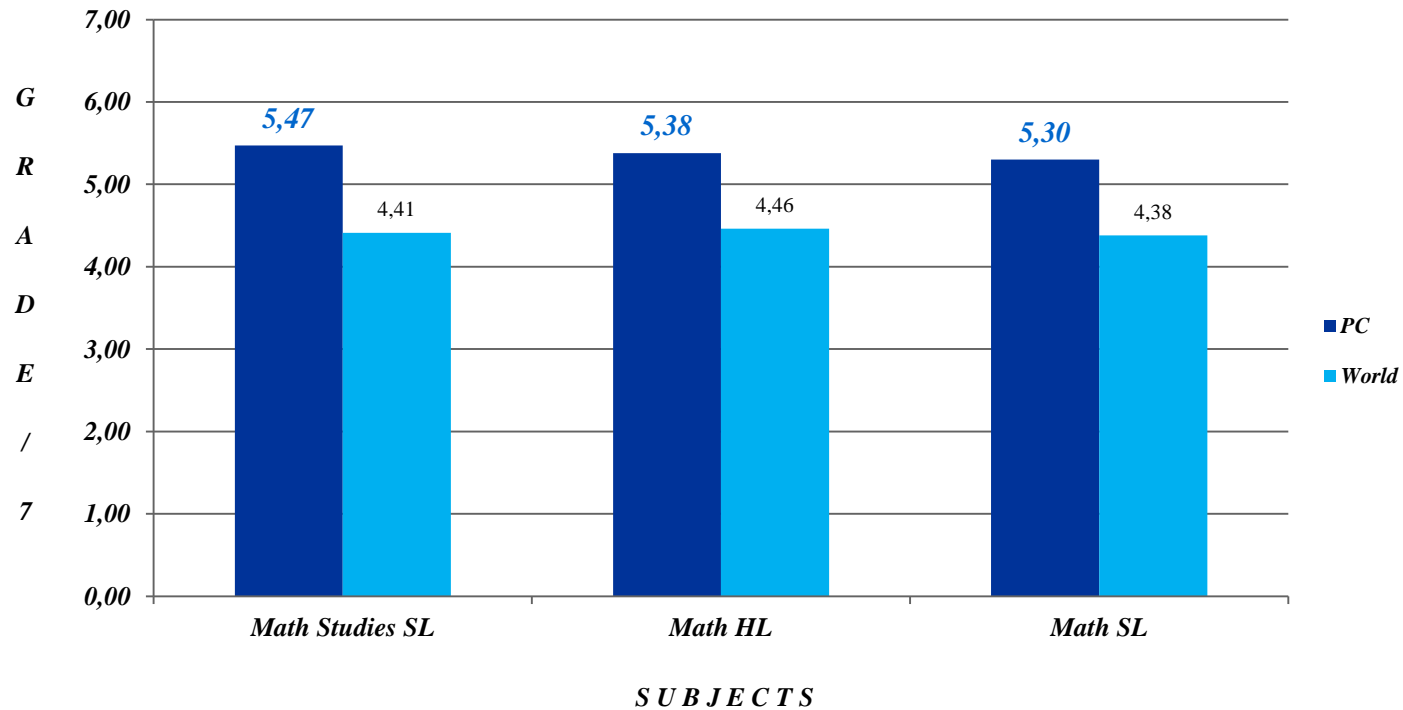

MAY 2016 IBDP EXAMS

*Distribution of Average Grades in
EXPERIMENTAL SCIENCES (Group 4)
PC vs World*

PSYCHICO COLLEGE HIGH SCHOOL - INTERNATIONAL BACCALAUREATE

MAY 2016 IBDP EXAMS

*Distribution of Average Grades in
MATHEMATICS (Group 5)
PC vs World*

PSYCHICO COLLEGE HIGH SCHOOL - INTERNATIONAL BACCALAUREATE

MAY 2016 IBDP EXAMS

*Distribution of Average Grades in
THE ARTS (GP6)
PC vs World*

SUBJECTS

PSYCHICO COLLEGE
HIGH SCHOOL - INTERNATIONAL BACCALAUREATE