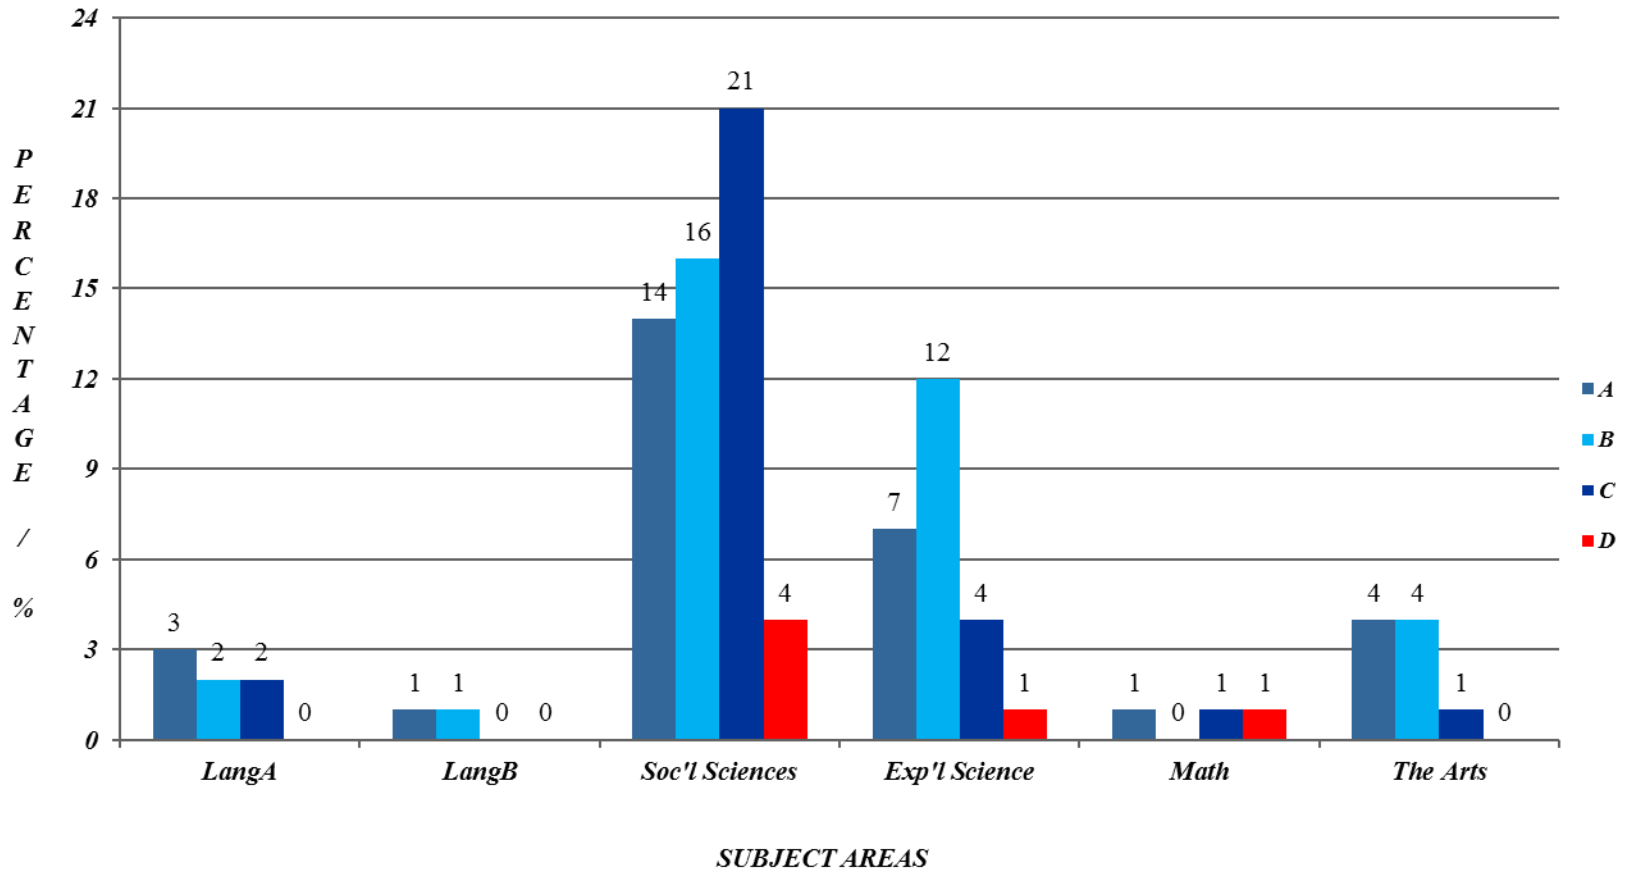

PSYCHICO COLLEGE
HIGH SCHOOL - INTERNATIONAL BACCALAUREATE

MAY 2016
IBDP EXAMS

Distribution of Grades in EXTENDED ESSAYS across SUBJECT AREAS