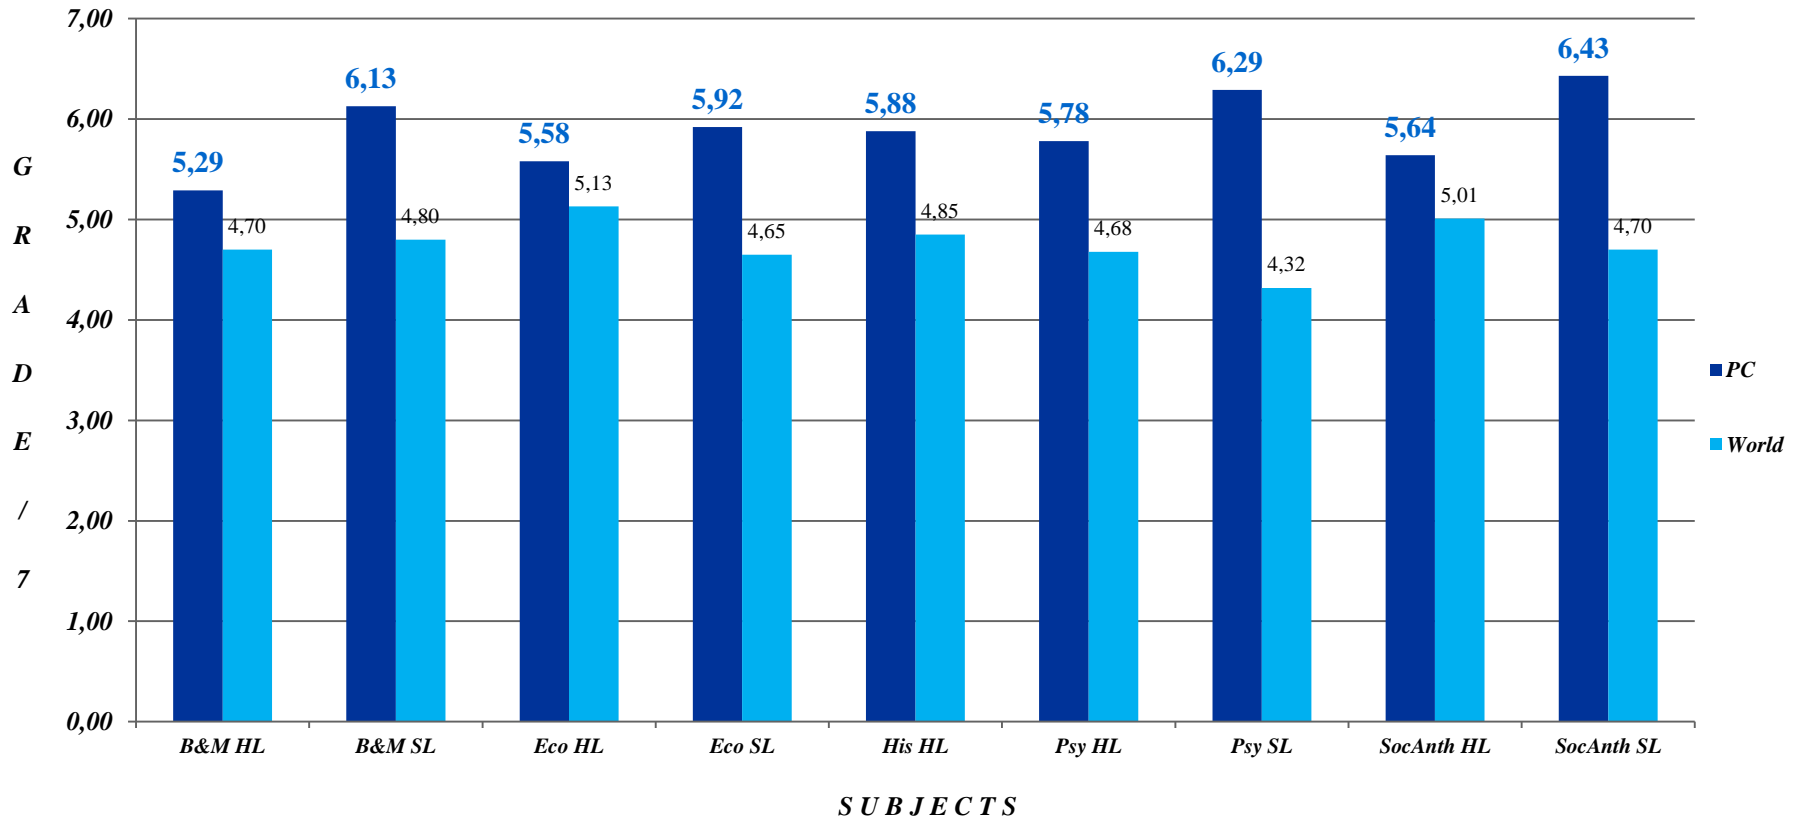

PSYCHICO COLLEGE HIGH SCHOOL - INTERNATIONAL BACCALAUREATE

MAY 2016
IBDP EXAMS

*Distribution of Average Grades in
SOCIAL SCIENCES (Group 3)
PC vs World*