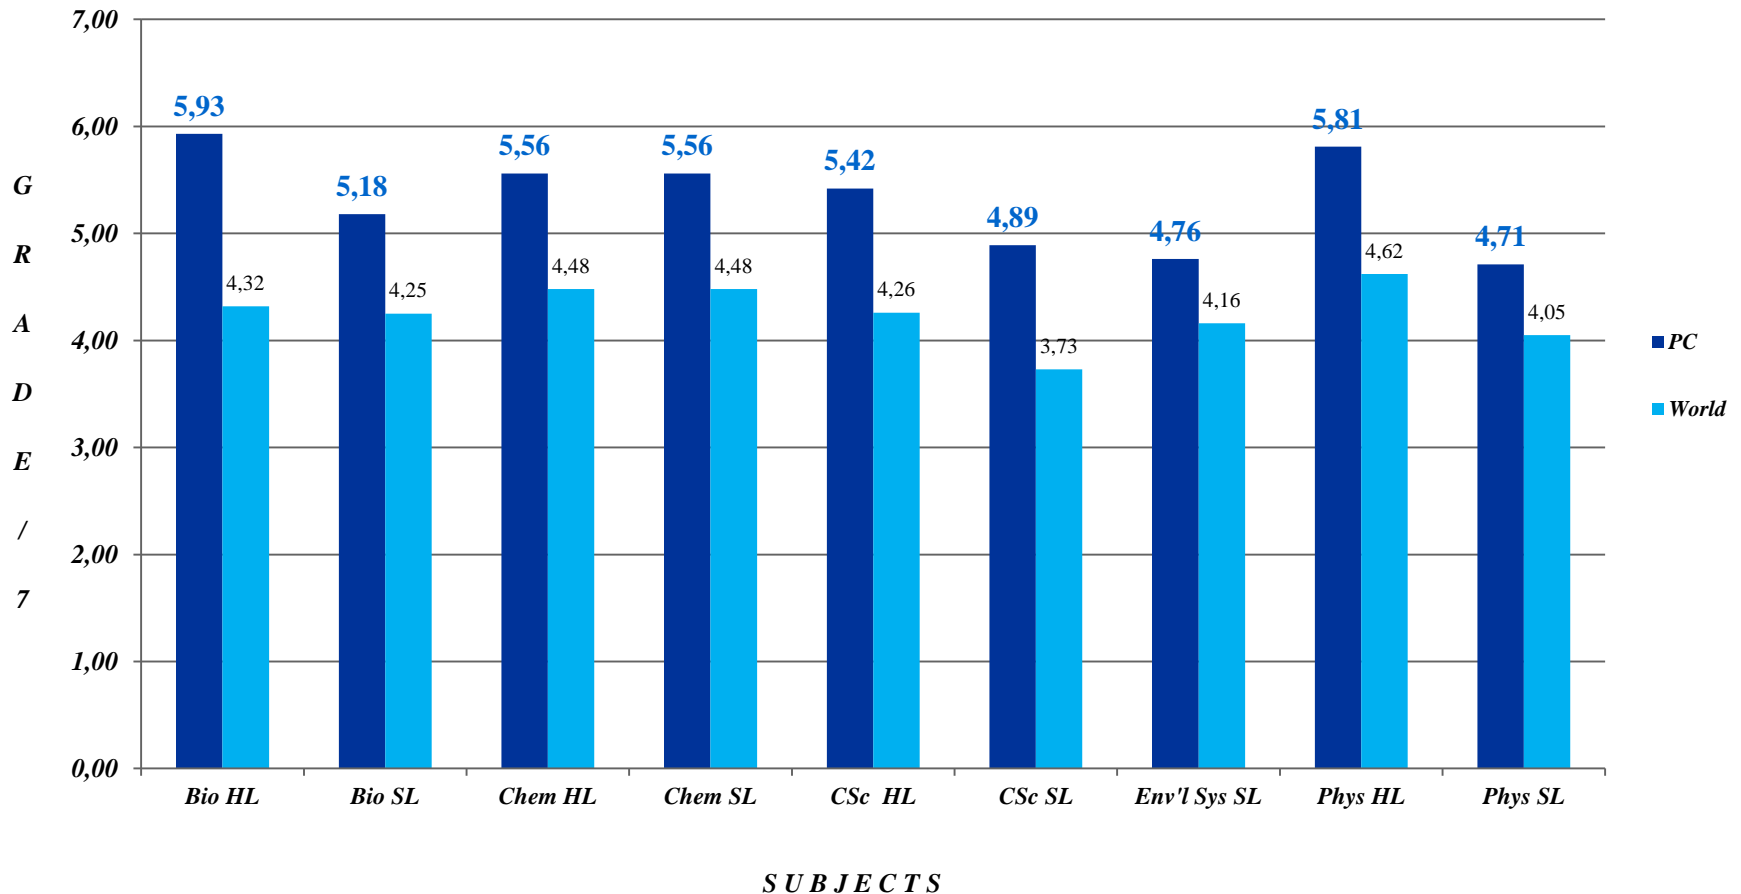

PSYCHICO COLLEGE HIGH SCHOOL - INTERNATIONAL BACCALAUREATE

MAY 2016 IBDP EXAMS

*Distribution of Average Grades in
EXPERIMENTAL SCIENCES (Group 4)
PC vs World*