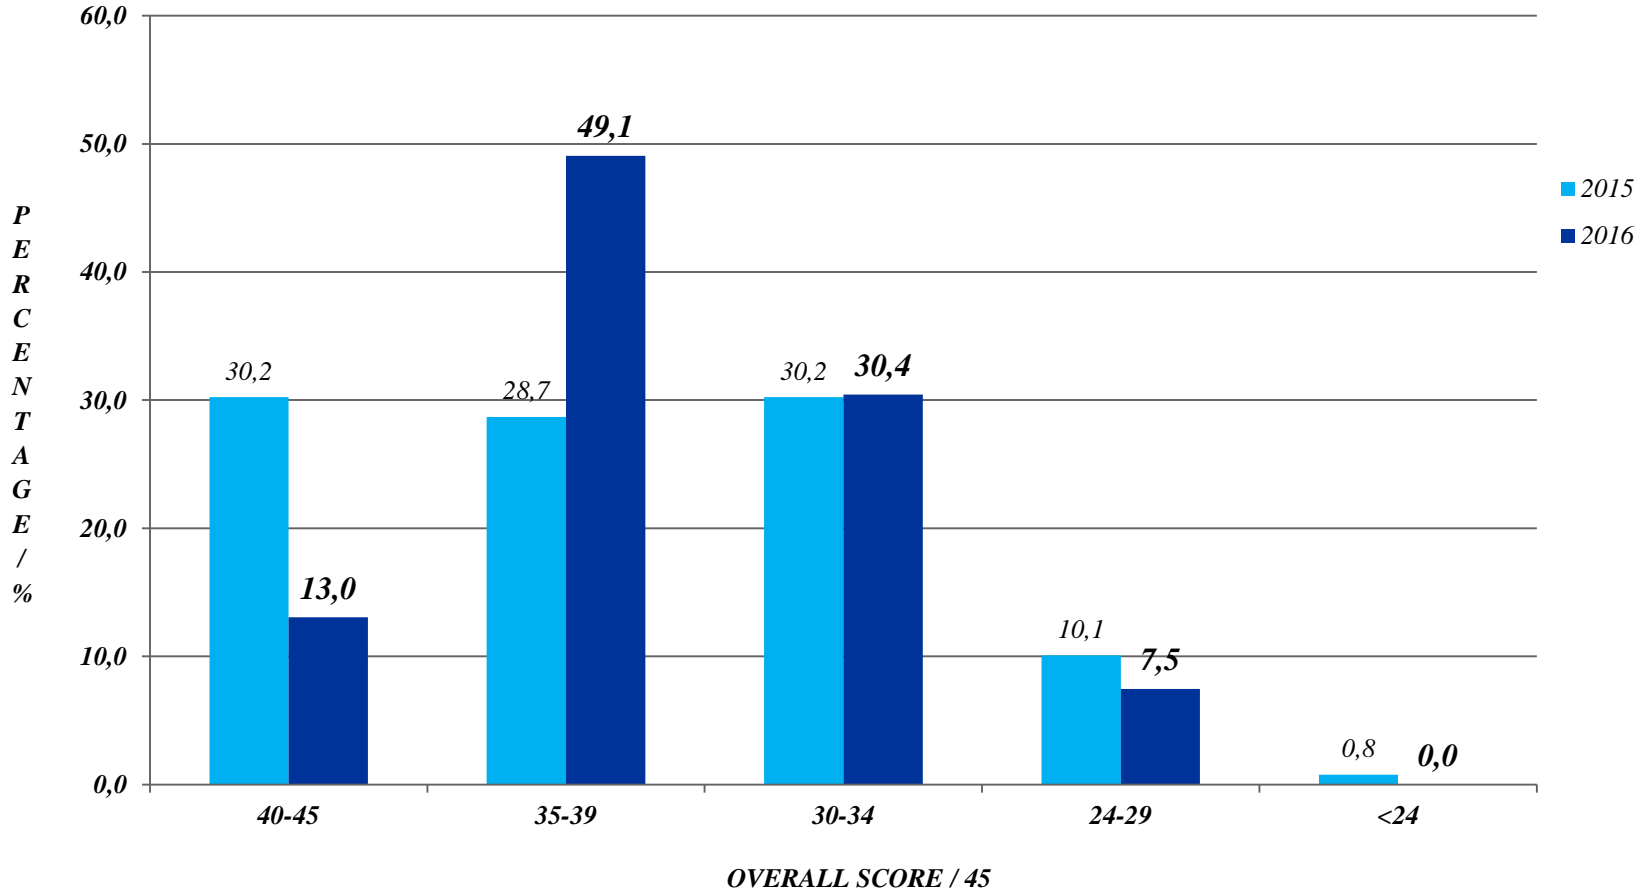

PSYCHICO COLLEGE HIGH SCHOOL - INTERNATIONAL BACCALAUREATE

MAY 2016 IBDP EXAMS

*Distribution of Overall Grades
2015 vs 2016*