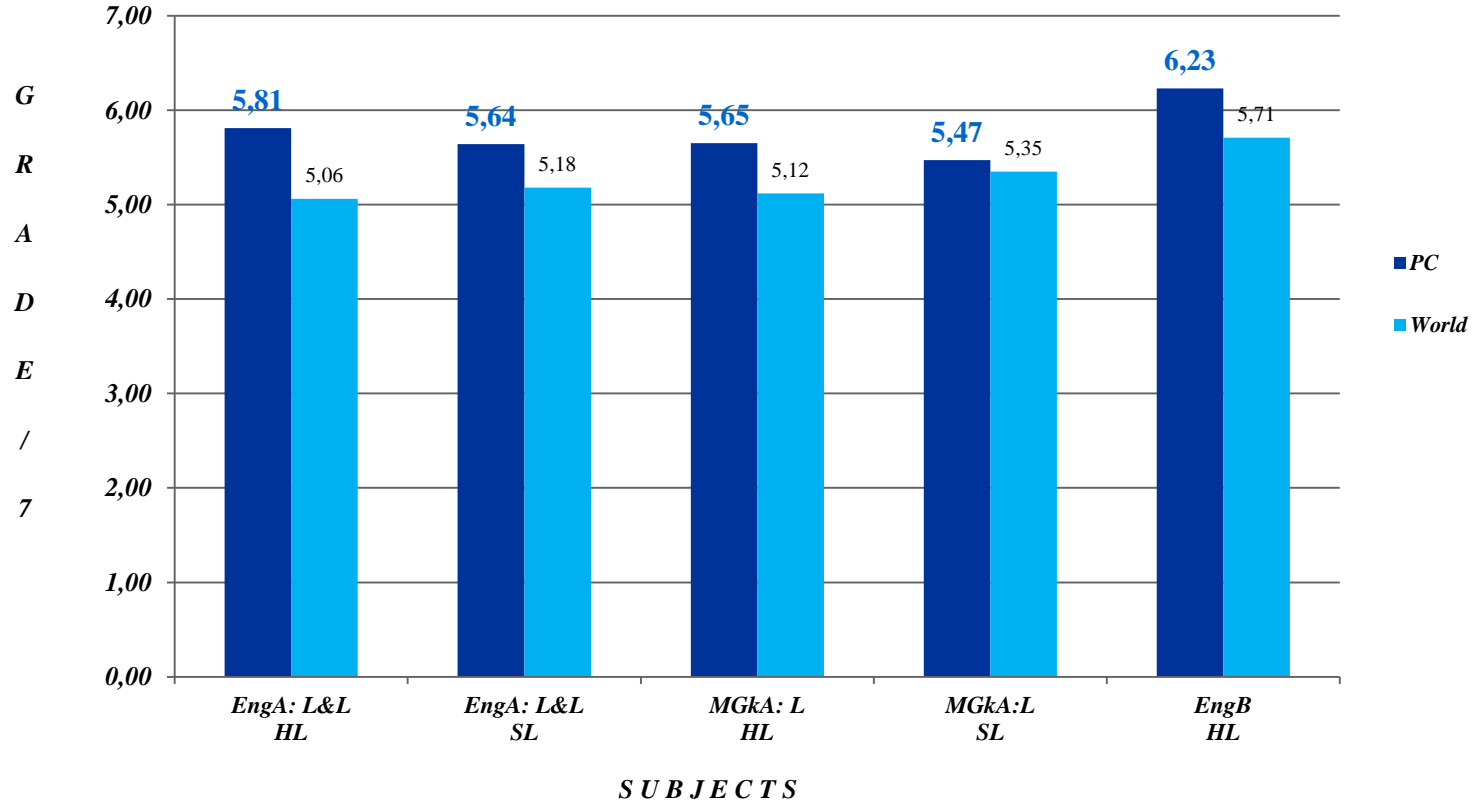

PSYCHICO COLLEGE HIGH SCHOOL - INTERNATIONAL BACCALAUREATE

MAY 2016
IBDP EXAMS

KEY INDICATORS

- **98.7%** passed the 2016 IBDP Exams (2016 IBO World – 88.6%)
- The School's **average overall score** was **35** (2016 IBO World – 30)
- The **average grade** obtained at the School by candidates who passed the diploma was **5.54**
- **1** student achieved an overall score of **45** (Worldwide, only 146 students achieved this perfect score)
- **13%** of the 2016 IBDP candidates scored a total of **40 points & above**
- **62%** achieved an overall score of **35 points & above**
- **55%** achieved **7s & 6s** in IBDP subjects
- **65%** achieved **As & Bs** in *Extended Essays*
- **66%** achieved **As & Bs** in *Theory of Knowledge*

**PSYCHICO COLLEGE
HIGH SCHOOL - INTERNATIONAL BACCALAUREATE**

**MAY 2016
IBDP EXAMS**

Distribution of Overall Grades

<i>Overall Score / 45</i>	<i>No. of Students</i>	<i>Percentage / %</i>
40-45	21	13.0
35-39	79	49.1
30-34	49	30.4
24-29	12	7.5
TOTAL	161	100.0

PSYCHICO COLLEGE HIGH SCHOOL - INTERNATIONAL BACCALAUREATE

MAY 2016 IBDP EXAMS

*Distribution of Overall Grades
2015 vs 2016*

PSYCHICO COLLEGE HIGH SCHOOL - INTERNATIONAL BACCALAUREATE

MAY 2016 IBDP EXAMS

*Distribution of Average Grades in
LANGUAGES (Groups 1&2)
PC vs World*

PSYCHICO COLLEGE HIGH SCHOOL - INTERNATIONAL BACCALAUREATE

MAY 2016
IBDP EXAMS

*Distribution of Average Grades in
SOCIAL SCIENCES (Group 3)
PC vs World*

PSYCHICO COLLEGE HIGH SCHOOL - INTERNATIONAL BACCALAUREATE