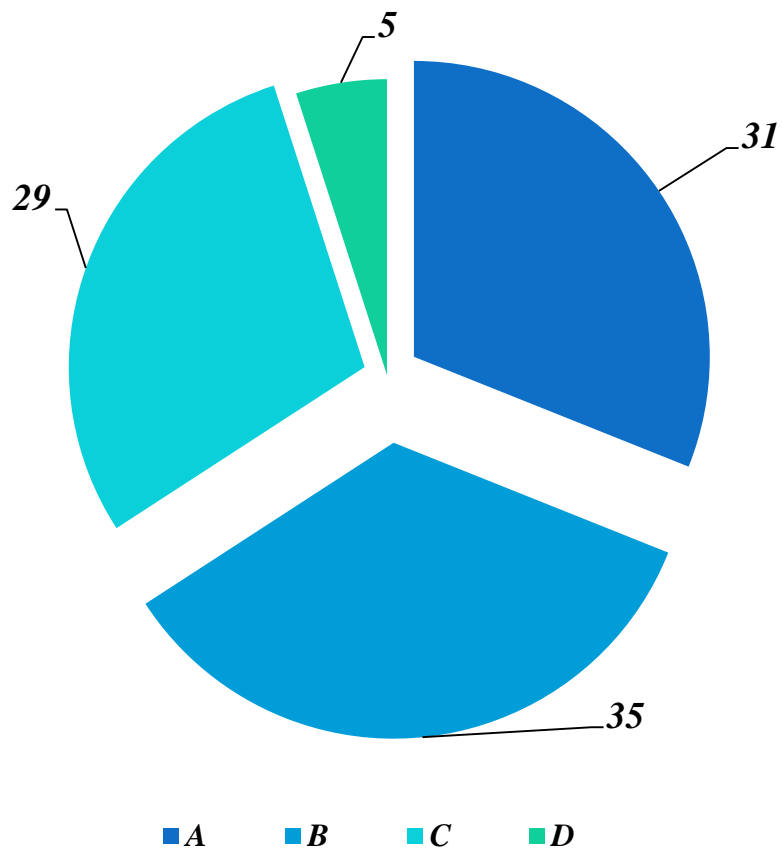

PSYCHICO COLLEGE HIGH SCHOOL - INTERNATIONAL BACCALAUREATE

MAY 2016 IBDP EXAMS

*Distribution of Average Grades in
THE ARTS (GP6)
PC vs World*

SUBJECTS

PSYCHICO COLLEGE
HIGH SCHOOL - INTERNATIONAL BACCALAUREATE

MAY 2016
IBDP EXAMS

*Distribution of Grades in the
EXTENDED ESSAYS*

<i>Grade</i>	<i>No. of Students</i>	<i>Percentage / %</i>
A	50	31
B	56	35
C	47	29
D	8	5
TOTAL	161	100.0

PSYCHICO COLLEGE
HIGH SCHOOL - INTERNATIONAL BACCALAUREATE