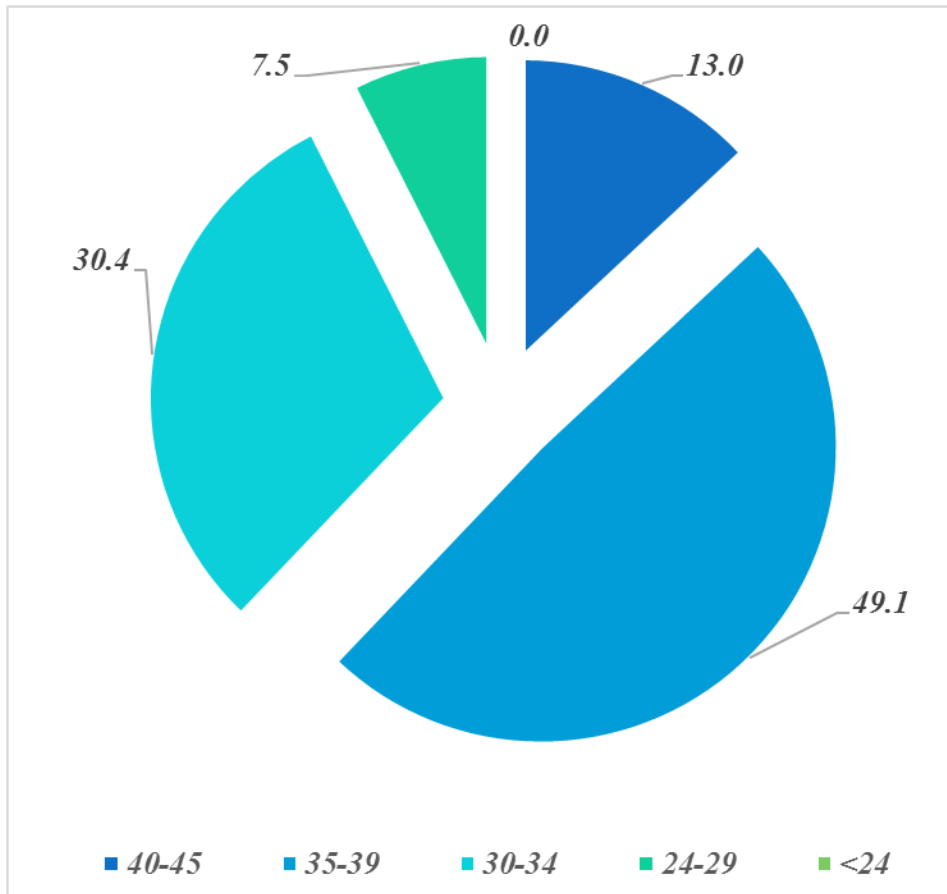

**PSYCHICO COLLEGE
HIGH SCHOOL - INTERNATIONAL BACCALAUREATE**

**MAY 2016
IBDP EXAMS**

Distribution of Overall Grades

<i>Overall Score / 45</i>	<i>No. of Students</i>	<i>Percentage / %</i>
40-45	21	13.0
35-39	79	49.1
30-34	49	30.4
24-29	12	7.5
TOTAL	161	100.0