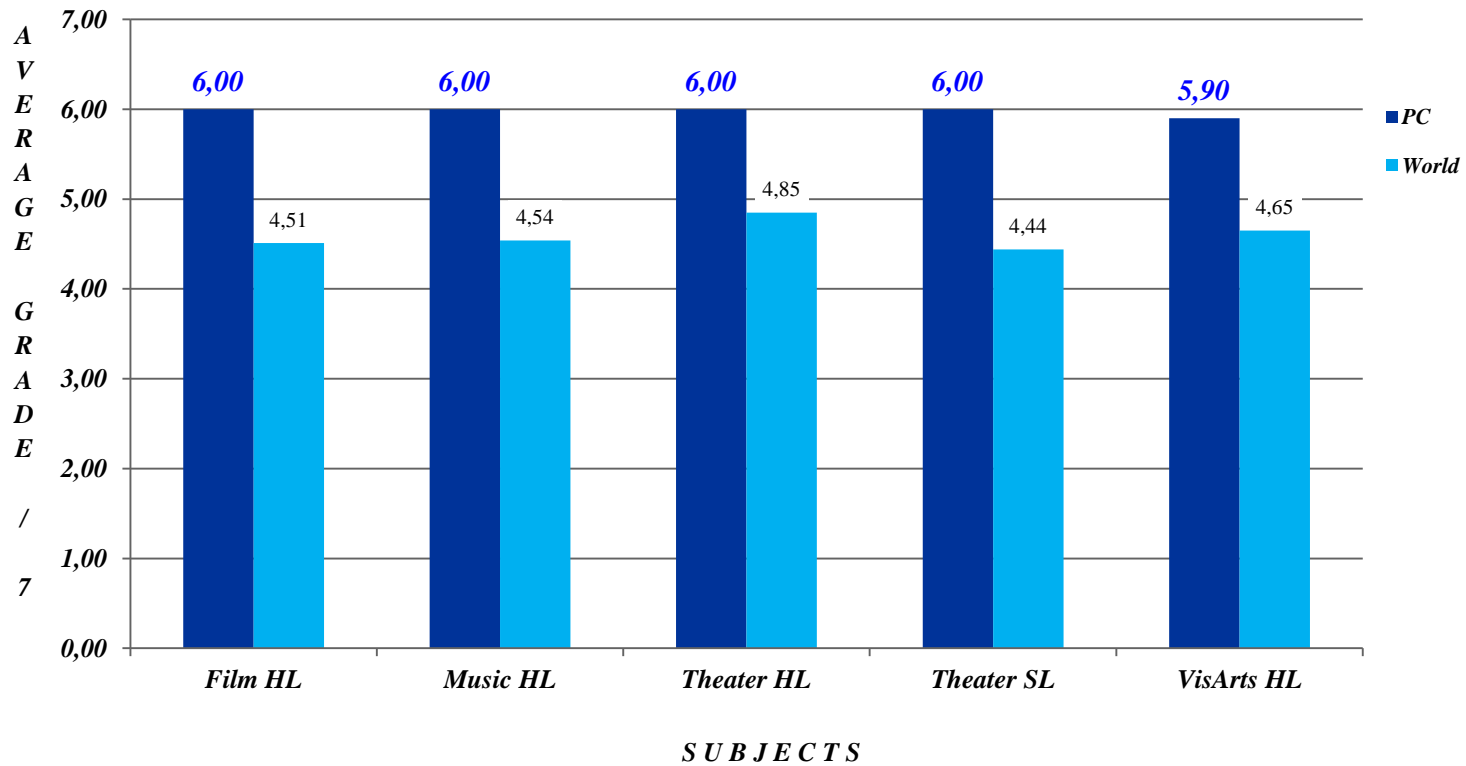

PSYCHICO COLLEGE HIGH SCHOOL - INTERNATIONAL BACCALAUREATE

MAY 2017
IBDP EXAMS

KEY INDICATORS

- **100%** passed the 2017 IBDP Exams
- The School's **average overall score** was **36.3** (2017 IBO World – 30)
- The **average grade** obtained at the School by candidates who passed the diploma was **5.70**
- **1** student achieved an overall score of **45** (Worldwide, 218 students achieved this perfect score)
- **26%** of the 2016 IBDP candidates scored a total of **40 points & above**
- **64%** achieved an overall score of **35 points & above**
- **64%** achieved **7s & 6s** in IBDP subjects
- **56%** achieved **As & Bs** in **Extended Essays**
- **81%** achieved **As & Bs** in **Theory of Knowledge**

MAY 2017 IBDP EXAMS

*Distribution of Average Grades in
EXPERIMENTAL SCIENCES (Group 4)
PC vs World*

PSYCHICO COLLEGE HIGH SCHOOL - INTERNATIONAL BACCALAUREATE

MAY 2017 IBDP EXAMS

*Distribute of Average Grades in
MATHEMATICS (Group 5)
PC vs World*

PSYCHICO COLLEGE HIGH SCHOOL - INTERNATIONAL BACCALAUREATE

MAY 2017 IBDP EXAMS

*Distribution of Average Grades in
THE ARTS (Group 6)
PC vs World*

PSYCHICO COLLEGE
HIGH SCHOOL - INTERNATIONAL BACCALAUREATE