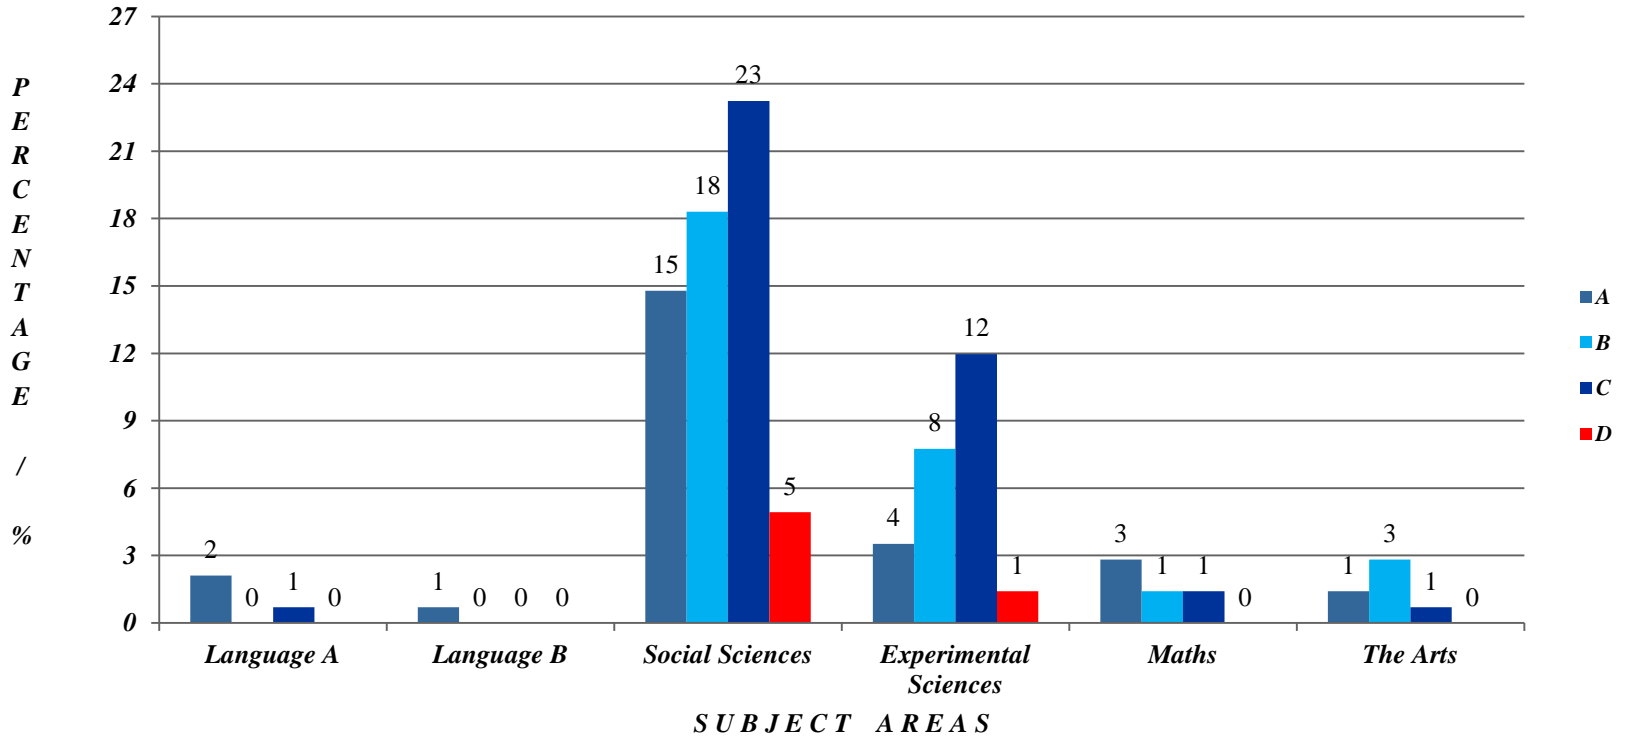

MAY 2017
IBDP EXAMS

*Distribution of Grades in the
EXTENDED ESSAYS*

<i>Grade</i>	<i>No. of Students</i>	<i>Percentage / %</i>
A	36	26
B	43	30
C	54	38
D	9	6
TOTAL	142	100.0

PSYCHICO COLLEGE HIGH SCHOOL - INTERNATIONAL BACCALAUREATE

MAY 2017
IBDP EXAMS

Distribution of Grades in EXTENDED ESSAYS across SUBJECT AREAS

**PSYCHICO COLLEGE
HIGH SCHOOL - INTERNATIONAL BACCALAUREATE**

**MAY 2017
IBDP EXAMS**

*Distribution of Grades in the
THEORY OF KNOWLEDGE*