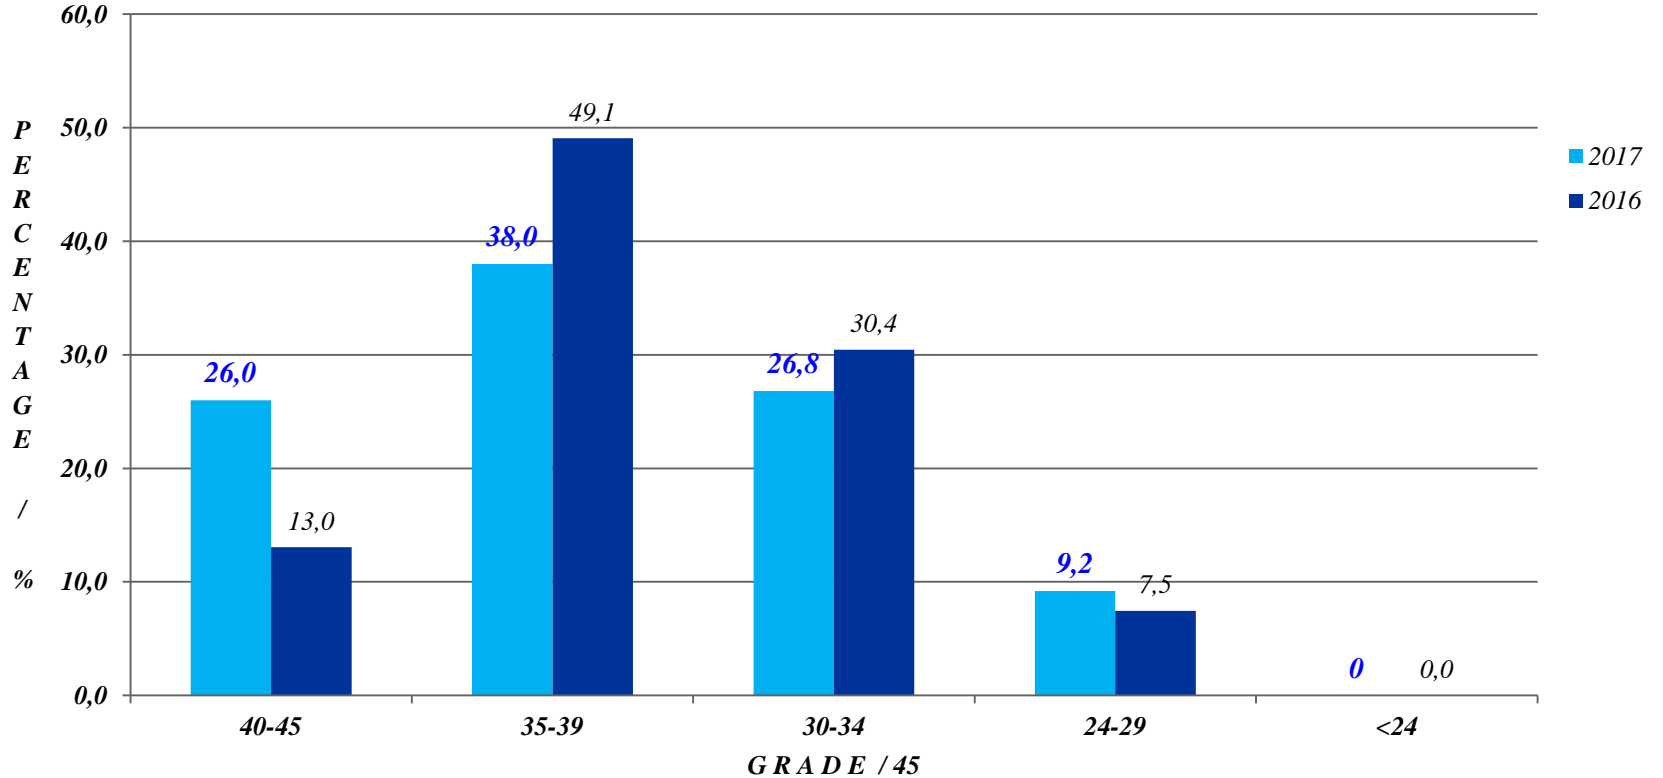

PSYCHICO COLLEGE HIGH SCHOOL - INTERNATIONAL BACCALAUREATE

MAY 2017 IBDP EXAMS

*Distribution of OVERALL GRADES
2017 vs 2016*