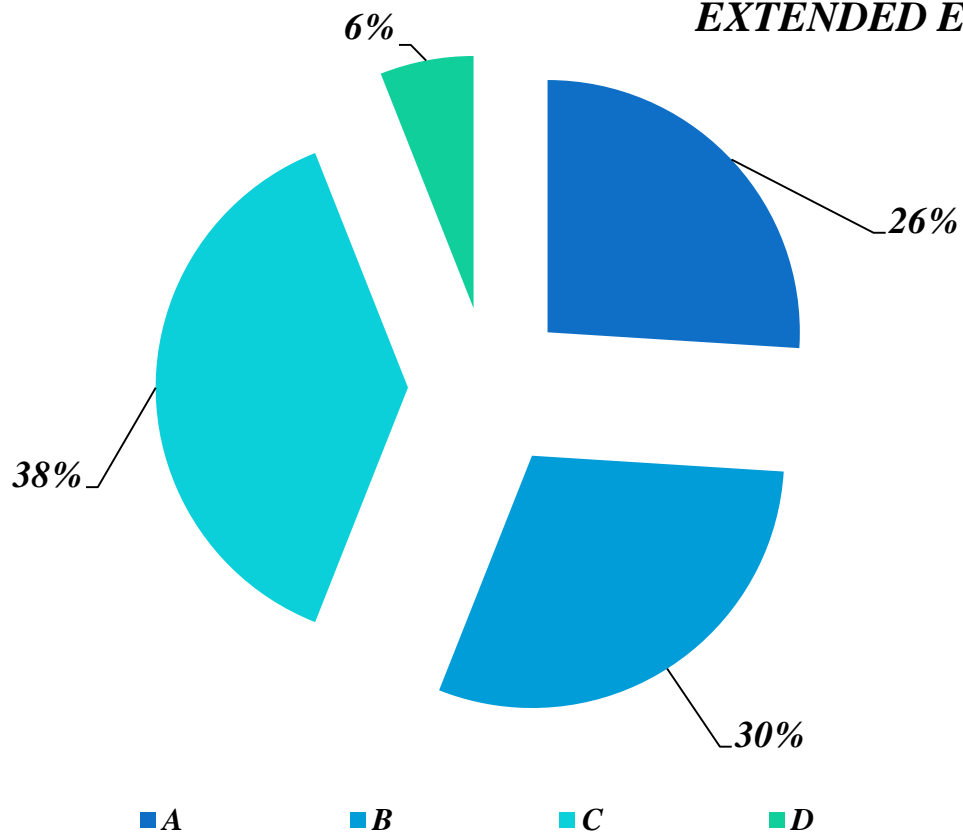

PSYCHICO COLLEGE HIGH SCHOOL - INTERNATIONAL BACCALAUREATE

MAY 2017 IBDP EXAMS

*Distribution of Average Grades in
THE ARTS (Group 6)
PC vs World*

PSYCHICO COLLEGE
HIGH SCHOOL - INTERNATIONAL BACCALAUREATE

MAY 2017
IBDP EXAMS

*Distribution of Grades in the
EXTENDED ESSAYS*

<i>Grade</i>	<i>No. of Students</i>	<i>Percentage / %</i>
A	36	26
B	43	30
C	54	38
D	9	6
TOTAL	142	100.0

PSYCHICO COLLEGE HIGH SCHOOL - INTERNATIONAL BACCALAUREATE