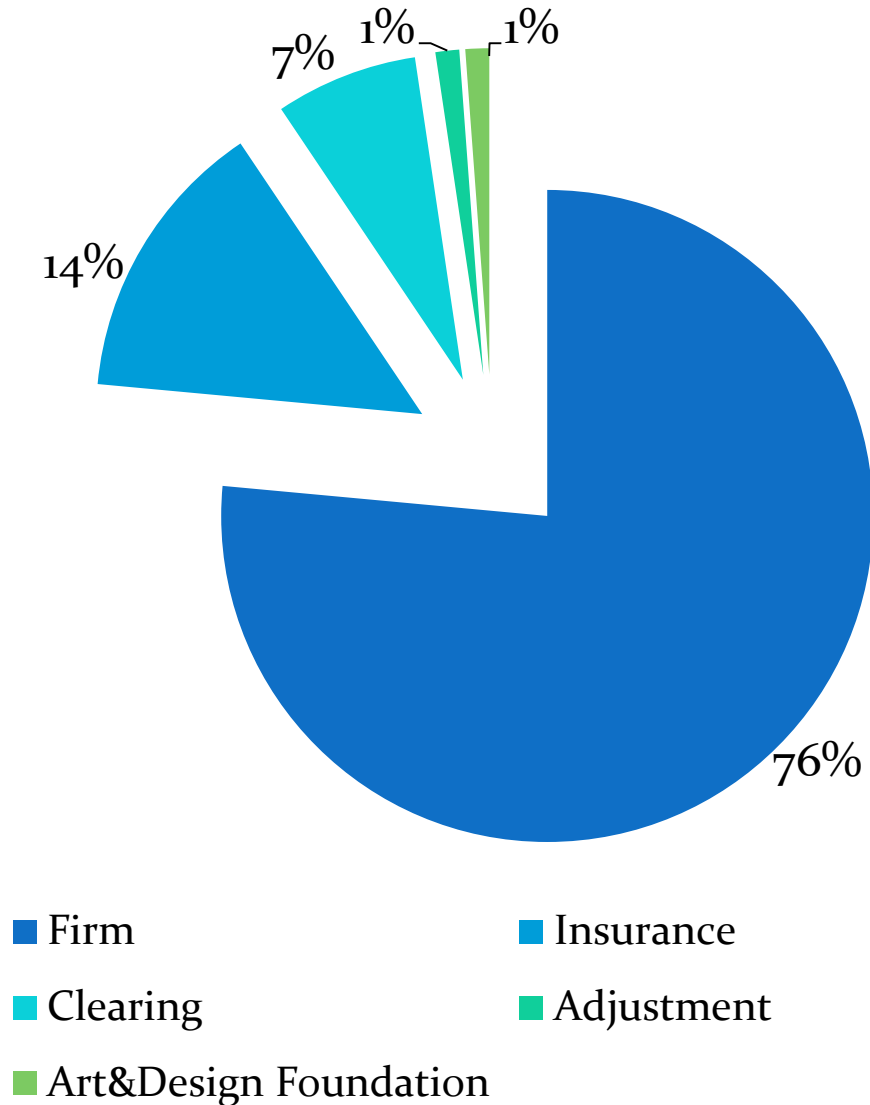

Grade	No. of Students	Percentage / %
A	29	20
B	86	61
C	26	18
D	1	1
TOTAL	142	100

PSYCHICO COLLEGE HIGH SCHOOL - INTERNATIONAL BACCALAUREATE

Distribution of 2017 IBDP students to Universities

Country	No of Students	%
USA	46	32%
UK	85	60%
Czech Rep	1	1%
Germany	1	1%
Italy	2	1%
Netherlands	4	3%
Greece	1	1%
GapYear	2	1%
Total	142	100%

**PSYCHICO COLLEGE
HIGH SCHOOL - INTERNATIONAL BACCALAUREATE**

Distribution of 2017 IBDP students to U.K. Universities

Choice	No of Students	%
Firm	65	76%
Insurance	12	14%
Clearing	6	7%
Adjustment	1	1%
Art&Design Foundation	1	1%
Total	85	100%