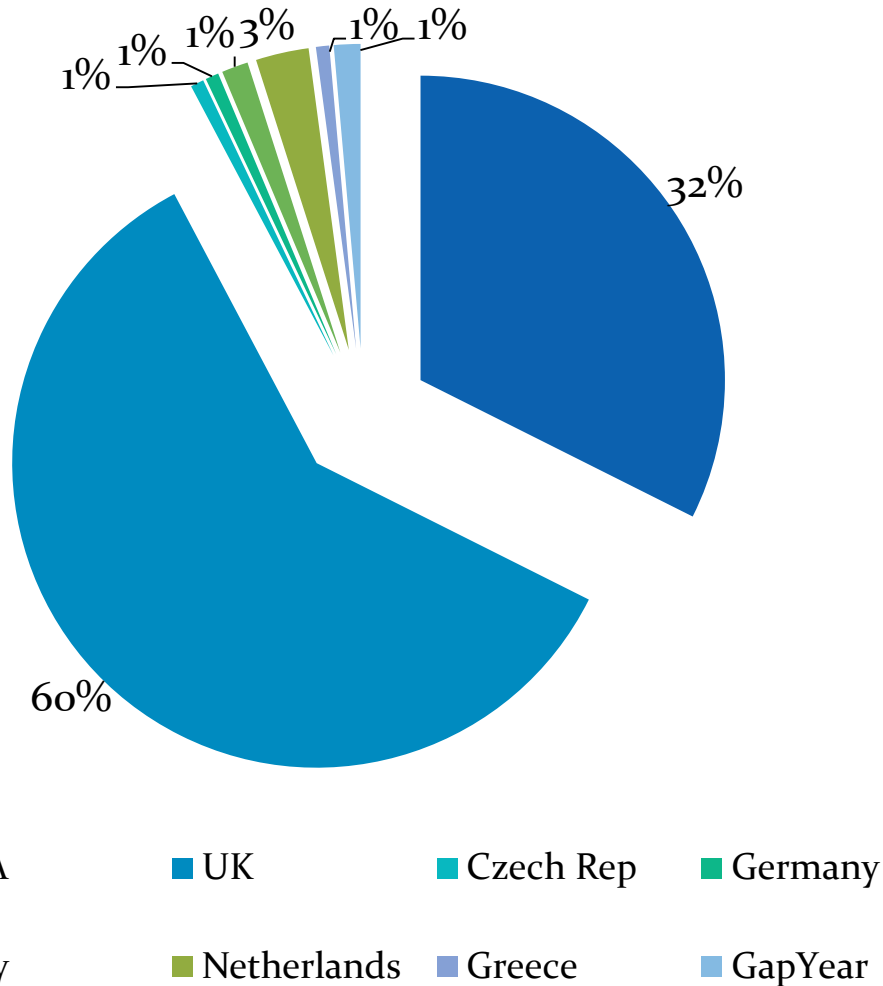

MAY 2017
IBDP EXAMS

*Distribution of Grades in the
EXTENDED ESSAYS*

<i>Grade</i>	<i>No. of Students</i>	<i>Percentage / %</i>
A	36	26
B	43	30
C	54	38
D	9	6
TOTAL	142	100.0

PSYCHICO COLLEGE HIGH SCHOOL - INTERNATIONAL BACCALAUREATE

MAY 2017
IBDP EXAMS

Distribution of Grades in EXTENDED ESSAYS across SUBJECT AREAS

**PSYCHICO COLLEGE
HIGH SCHOOL - INTERNATIONAL BACCALAUREATE**

**MAY 2017
IBDP EXAMS**

*Distribution of Grades in the
THEORY OF KNOWLEDGE*

Grade	No. of Students	Percentage / %
A	29	20
B	86	61
C	26	18
D	1	1
TOTAL	142	100

PSYCHICO COLLEGE HIGH SCHOOL - INTERNATIONAL BACCALAUREATE

Distribution of 2017 IBDP students to Universities

Country	No of Students	%
USA	46	32%
UK	85	60%
Czech Rep	1	1%
Germany	1	1%
Italy	2	1%
Netherlands	4	3%
Greece	1	1%
GapYear	2	1%
Total	142	100%